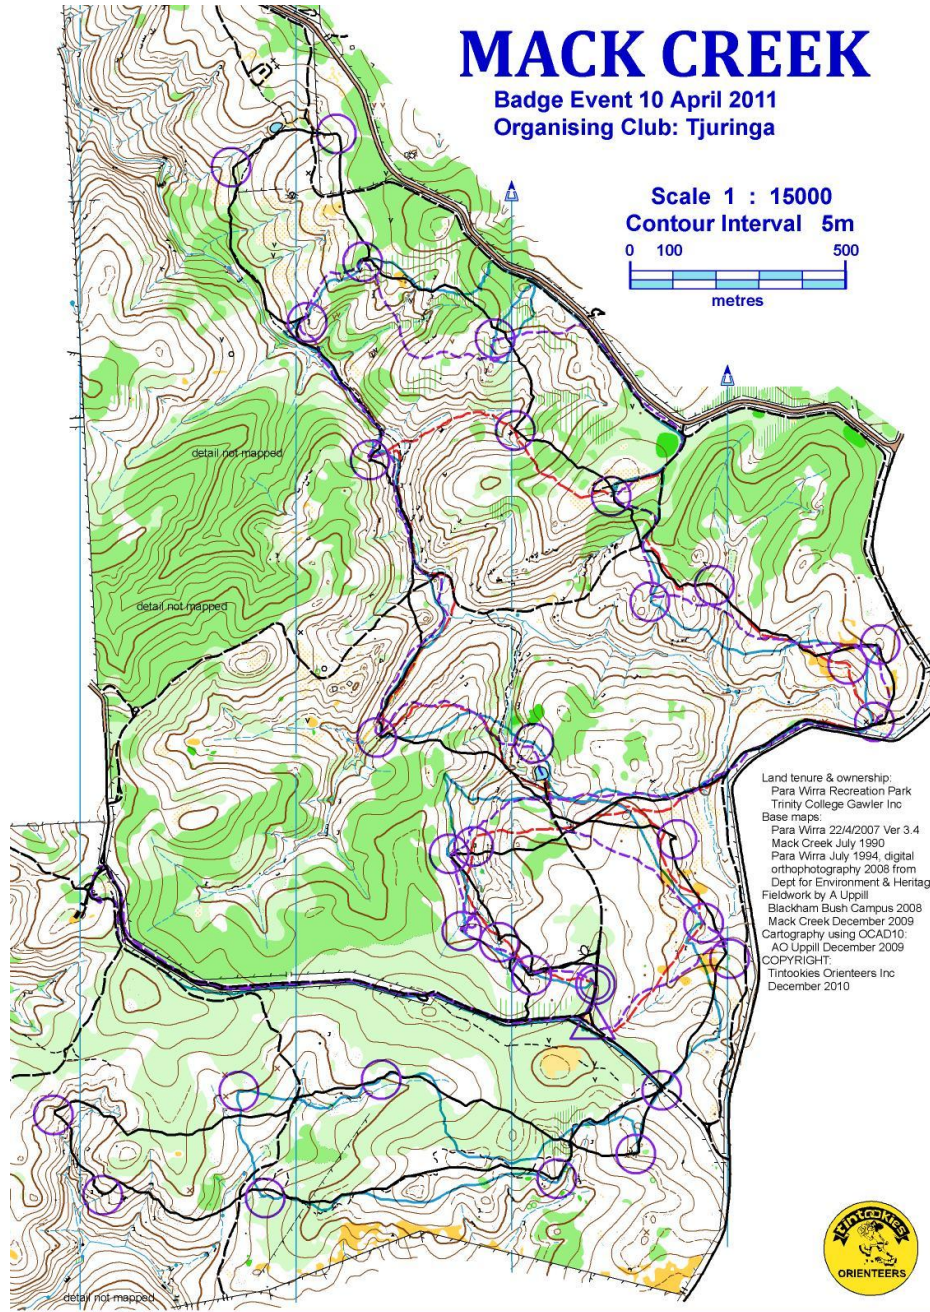

# Mack Creek 10<sup>th</sup> April 2011 Copyright Tintookies Orienteering Club Inc.

A GPS track showing the actual route followed by several competitors going from one control to another. What would your route choice be & why? The northern part is within Para Wirra Recreation Park. The southern section is owned by Trinity College and is private property.

- Simon Uppill C1 M21A ———
- Bridget Anderson C2 W21A ———
- Adrian Uppill C4 M55A - - - - -
- Robin Uppill C5 W45A - - - - -