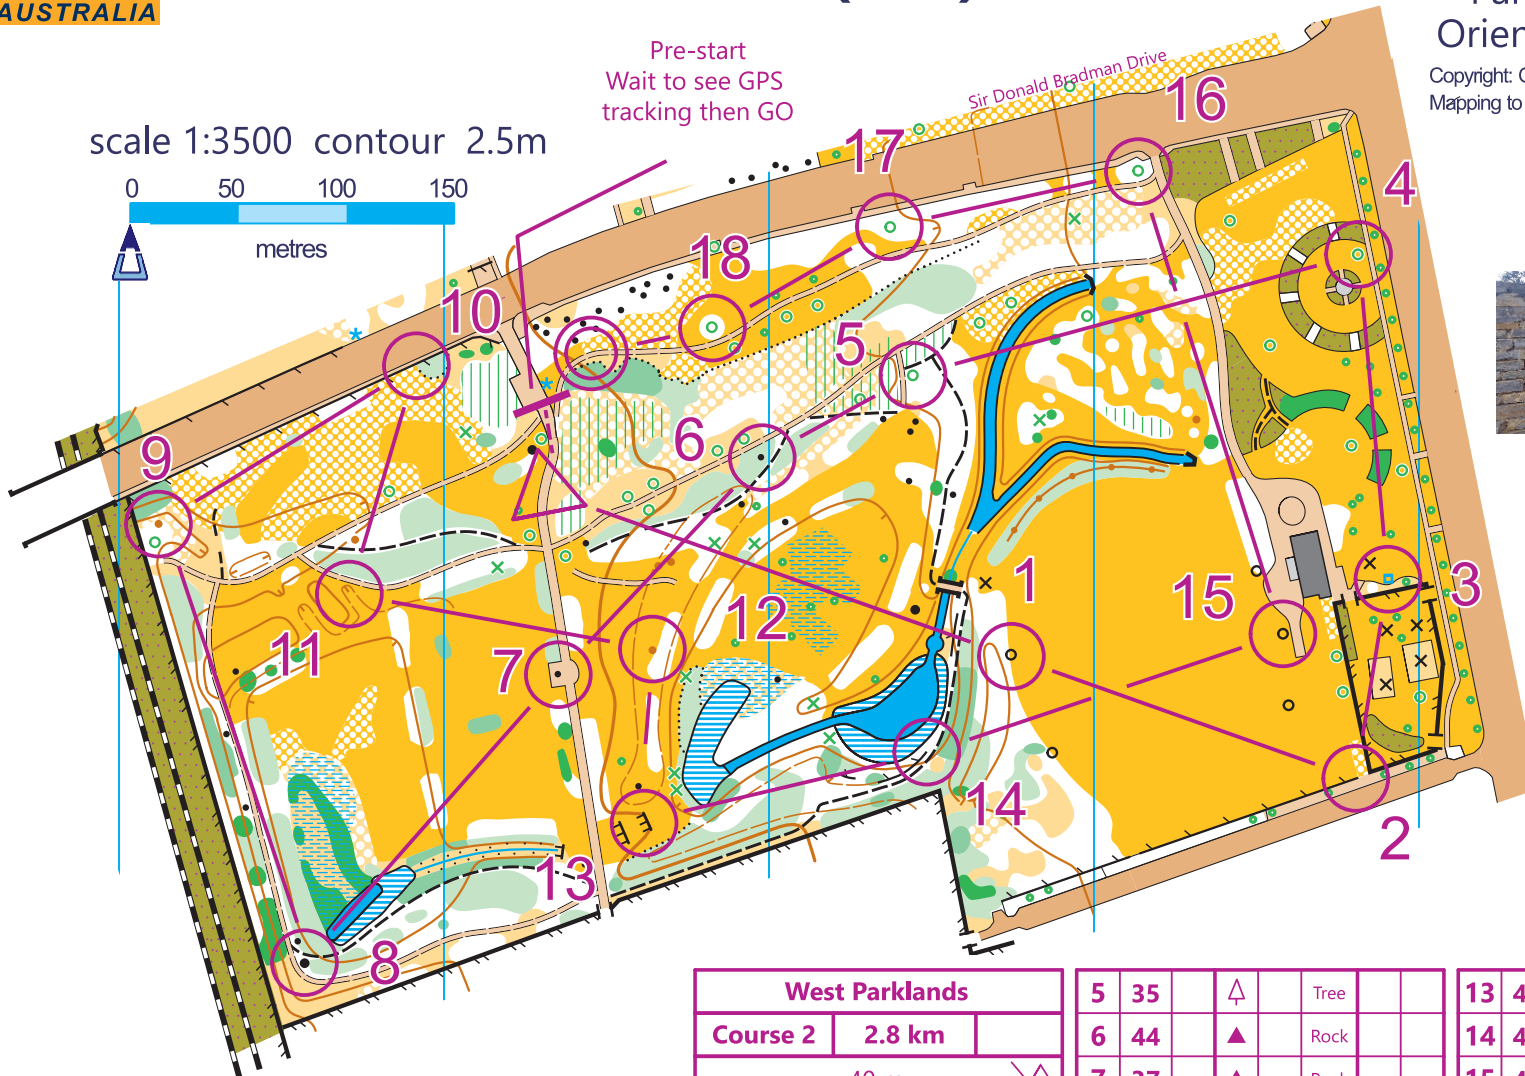

West Parklands (P23)

scale 1:3500 contour 2.5m

Pre-start
Wait to see GPS
tracking then GO

Sir Donald Bradman Drive

KEEP YOUR

West Parklands			
Course 2	2.8 km		
----- 40 m ----->△			
▷		↘	<
1	31	○	Pole
2	32	↗	Fence
3	33	△	Tree
4	34	△	Tree

5	35	△	Tree
6	44	▲	Rock
7	37	▲	Rock
8	38	▲	Rock
9	39	●	Mound
10	48	⊘	Bushes
11	47	∩	Gully
12	40	●	Mound

13	41	⌈	Cliff
14	42	↗	Fence
15	43	○	Pole
16	45	△	Tree
17	46	△	Tree
18	36	△	Tree

○ 60 m ○