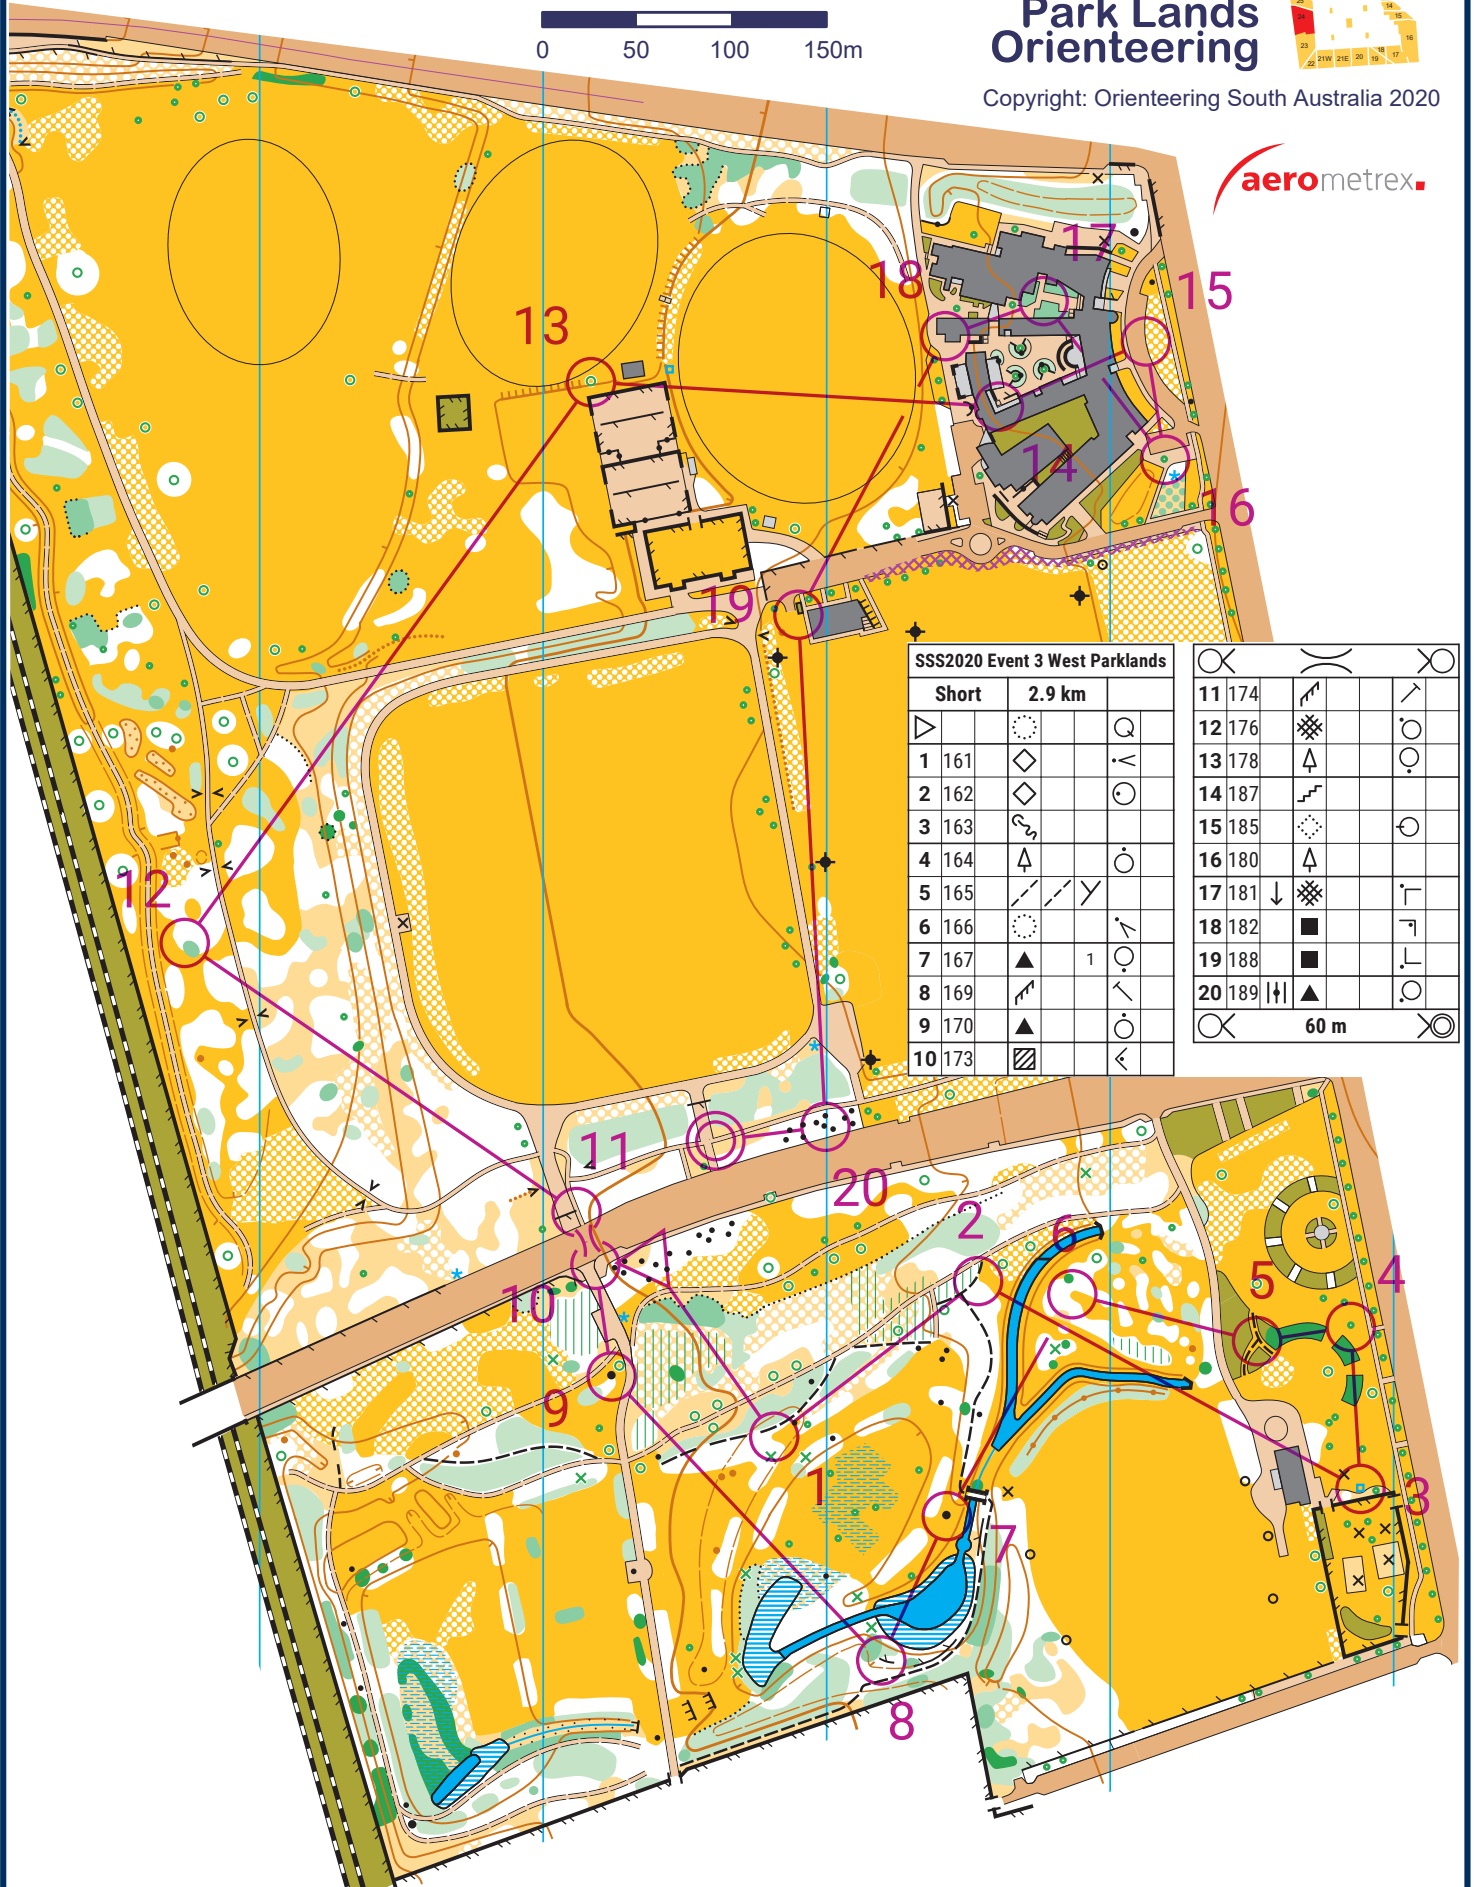

WEST PARKLANDS (P 23 - 24)

Short

scale 1:4000
contours 2.5 m

Adelaide
Park Lands
Orienteering

Copyright: Orienteering South Australia 2020

SSS2020 Event 3 West Parklands

	Short	2.9 km	
1	161		
2	162		
3	163		
4	164		
5	165		
6	166		
7	167		1
8	169		
9	170		
10	173		

	11 174		
	12 176		
	13 178		
	14 187		
	15 185		
	16 180		
	17 181		
	18 182		
	19 188		
	20 189		

60 m