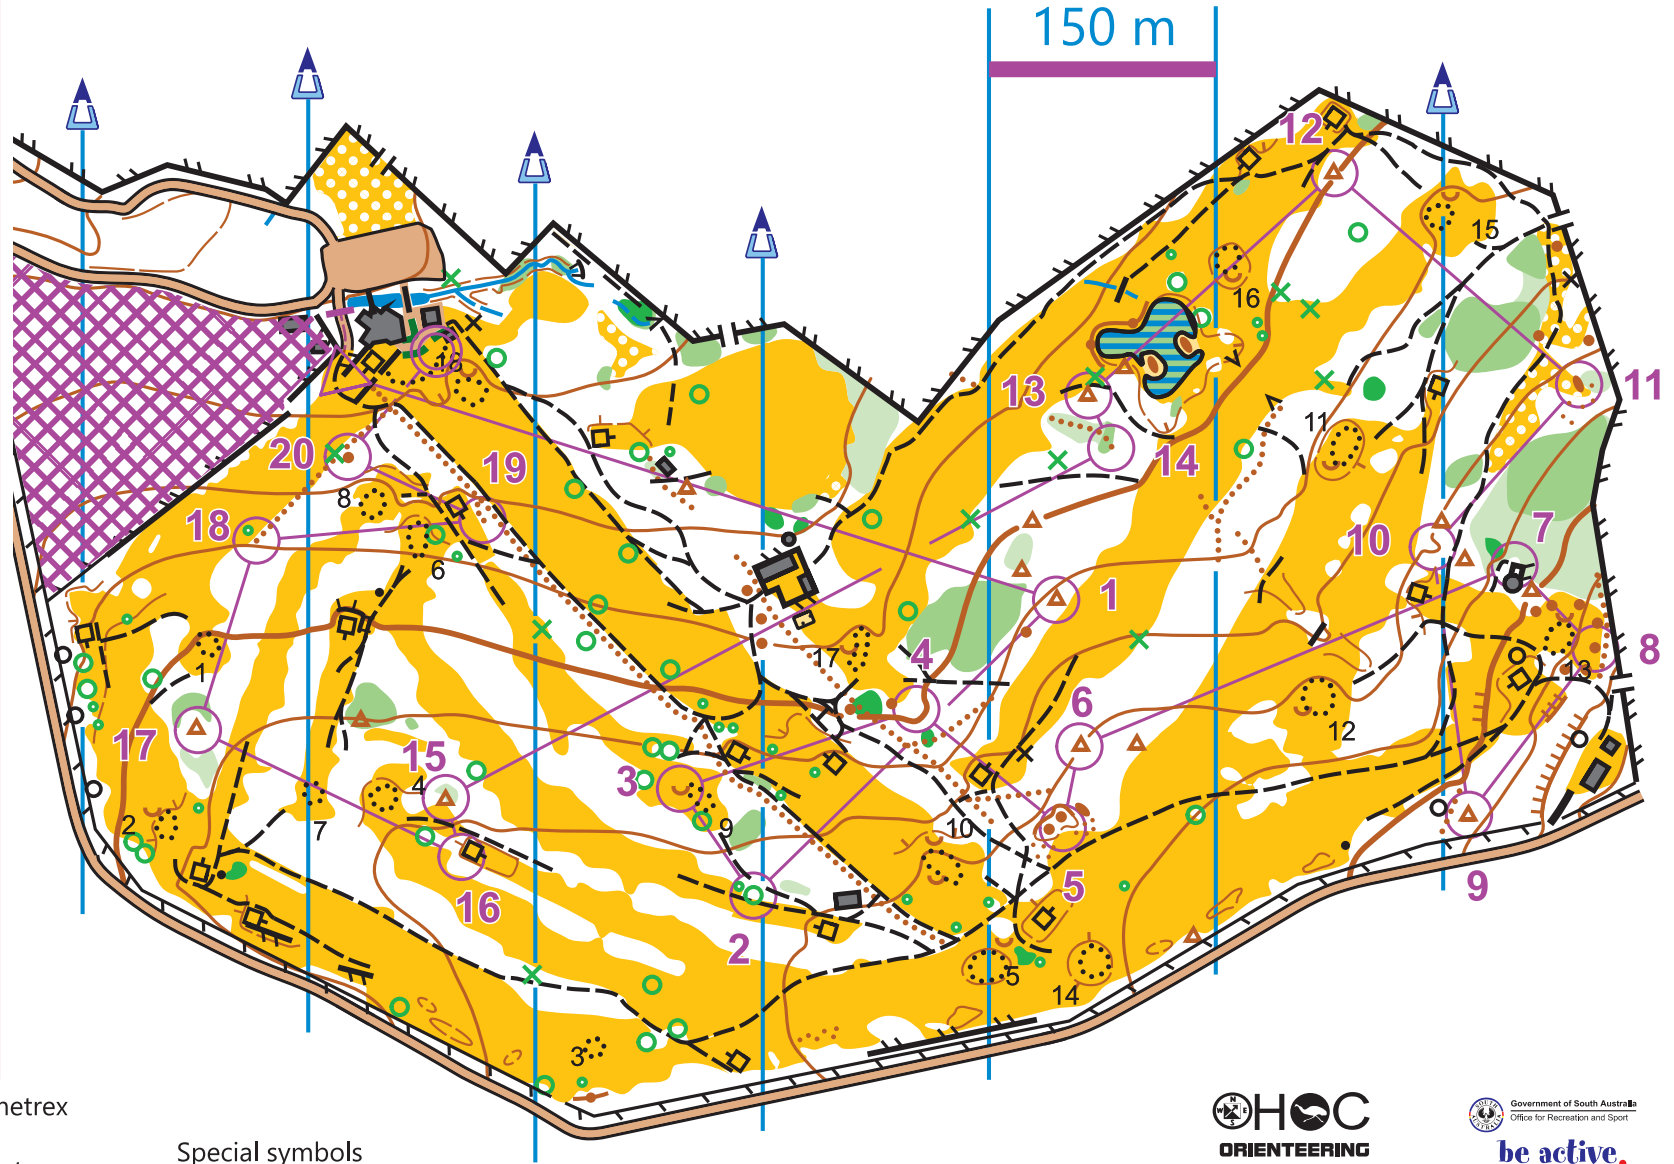

KEEP YOUR  
DISTANCE

# Belair Golf Course

Scale 1:5000 Contour Interval 5m

Belair Golf Course				
Course 1	3.8 km	80 m		
----- 40 m ----->△				
▷		↗		✓
1	105	✳	Termite Mound	○
2	112	▲	Tree	♀
3	102	∩	Depression	
4	117	∩	Gully	
5	110	∩	Gully	
6	115	✳	Termite Mound	○
7	114	↗	Fence	┌
8	111	●	Mound	○
9	107	✳	Termite Mound	○
10	121	∩	Gully	
11	103	●	Mound	○
12	109	✳	Termite Mound	○
13	126	✳	Termite Mound	○
14	116	▨	Dirch	∨
15	106	✳	Termite Mound	○
16	113	○	Mound Corner	○
17	108	✳	Termite Mound	○
18	119	▨	Ditch	✓
19	104	← ▨	Ditch	└
20	118	●	Mound	○
○ X 90 m ○ X				

Base maps: Nature Maps & Aerometrex  
Mapping & Course: AO Uppill  
Copyright: Onkaparinga Hills Orienteers  
Date: February 2018

Special symbols  
◻ T-Off with direction tag